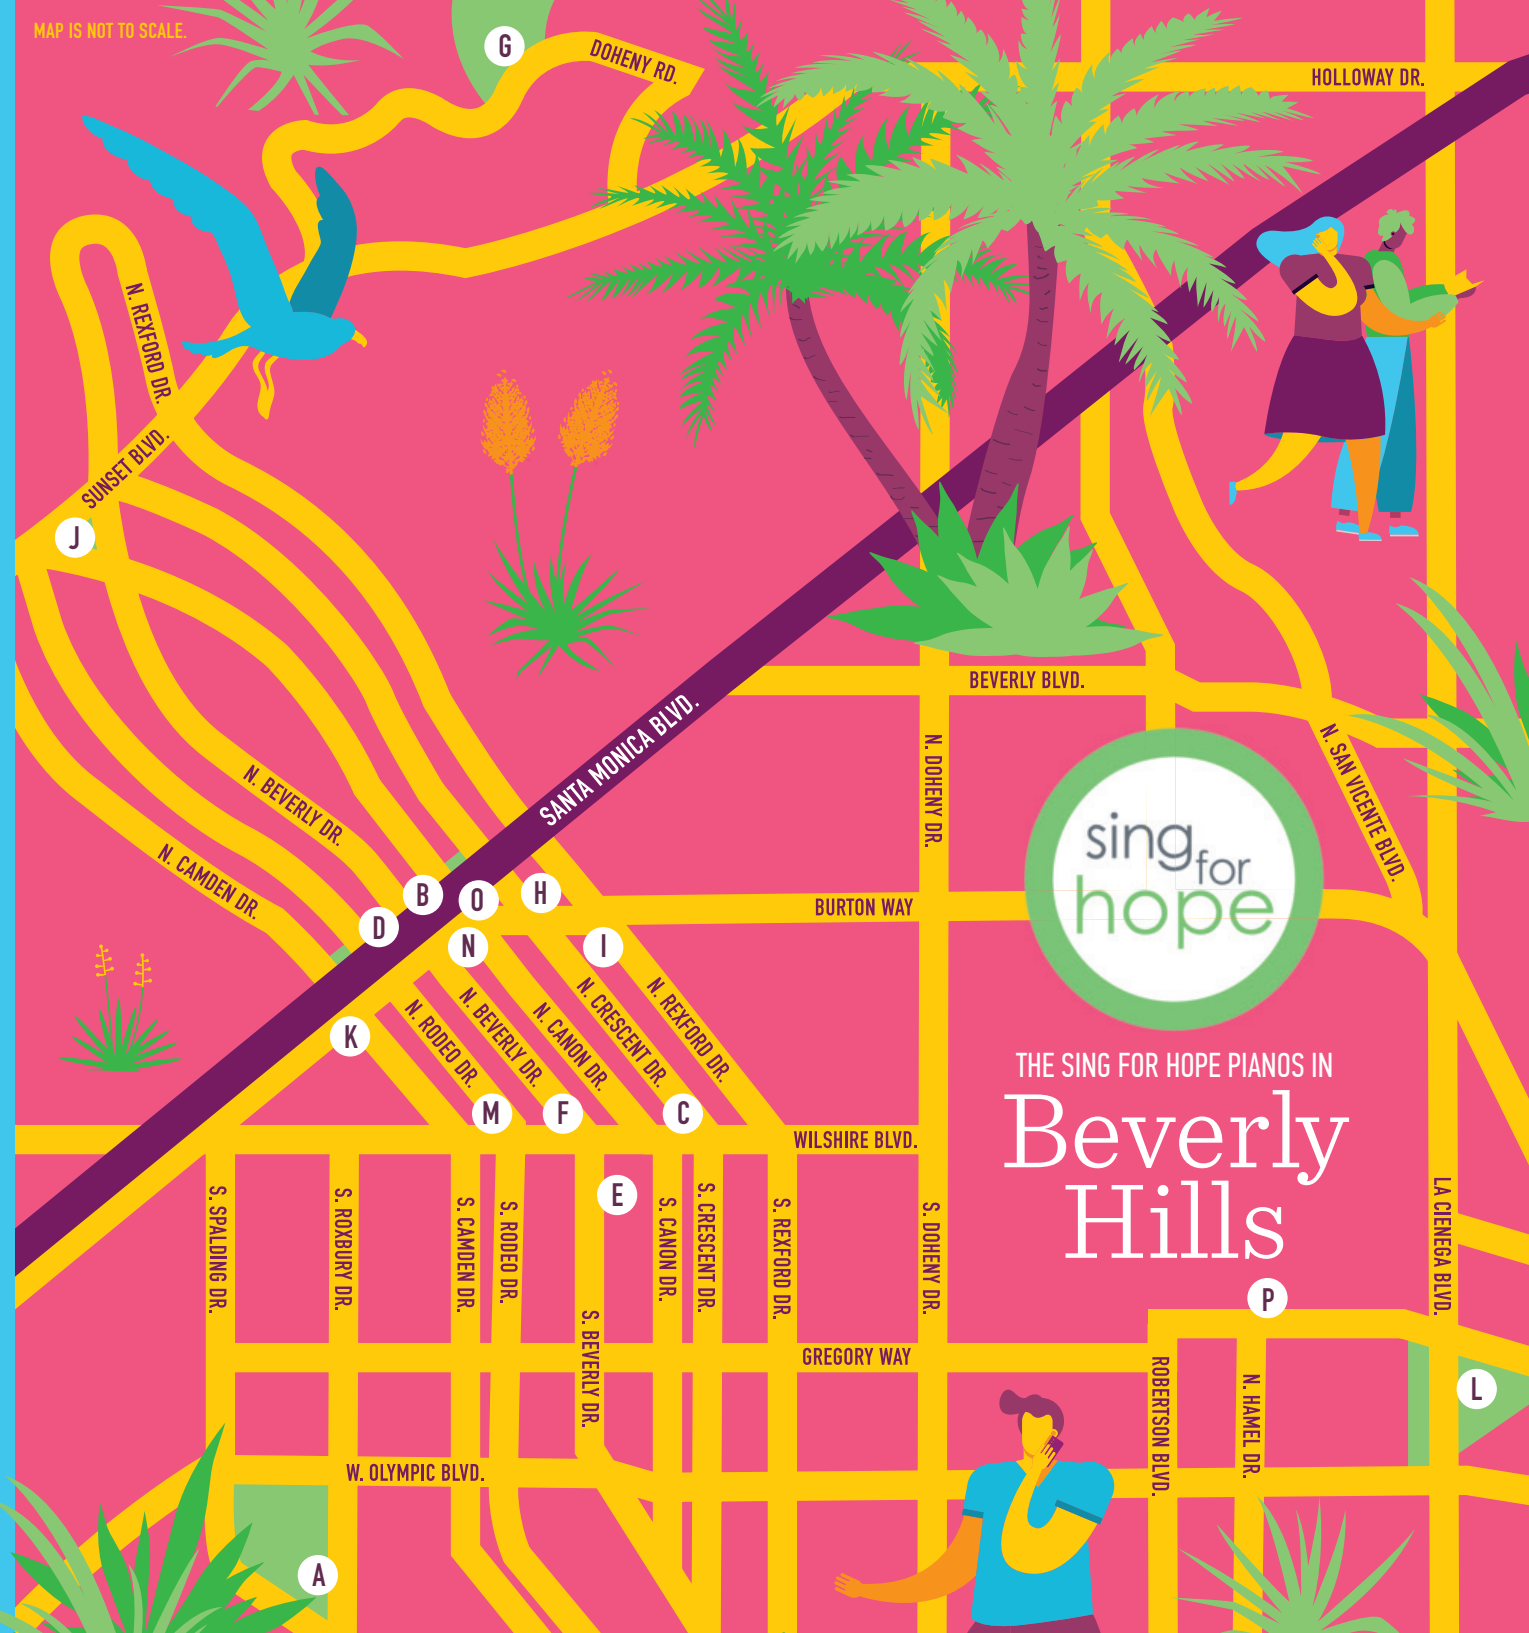

# Beverly Hills

AUGUST 5 - SEPTEMBER 6

sing  
for  
hope

MAP IS NOT TO SCALE.

A

ARTIST: ADAM RODGERS  
ROXBURY PARK  
471 S. Roxbury Dr.  
Beverly Hills, CA 90212

B

ARTIST: ALEXANDRA NECHITA  
BEVERLY GARDENS PARK: LILY POND  
9439 Santa Monica Blvd.  
Beverly Hills, CA 90210

L

ARTIST: MS. YELLOW  
LA CIENEGA PARK  
8400 Gregory Way  
Beverly Hills, CA 90211

M

ARTIST: PUNK ME TENDER  
TWO RODEO  
9480 Dayton Way  
Beverly Hills, CA 90210

N

ARTIST: SHEILA DARCEY  
BH CONFERENCE & VISITORS BUREAU  
9400 S. Santa Monica Blvd.  
Beverly Hills, CA 90210

G

THE SING FOR HOPE PIANOS IN  
**Beverly Hills**